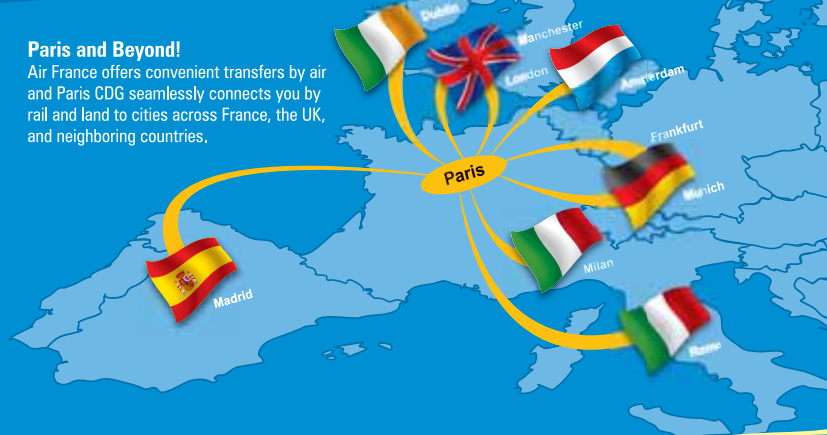

Book Now at **FlyPittsburgh.com**

PITTSBURGH
INTERNATIONAL
AIRPORT