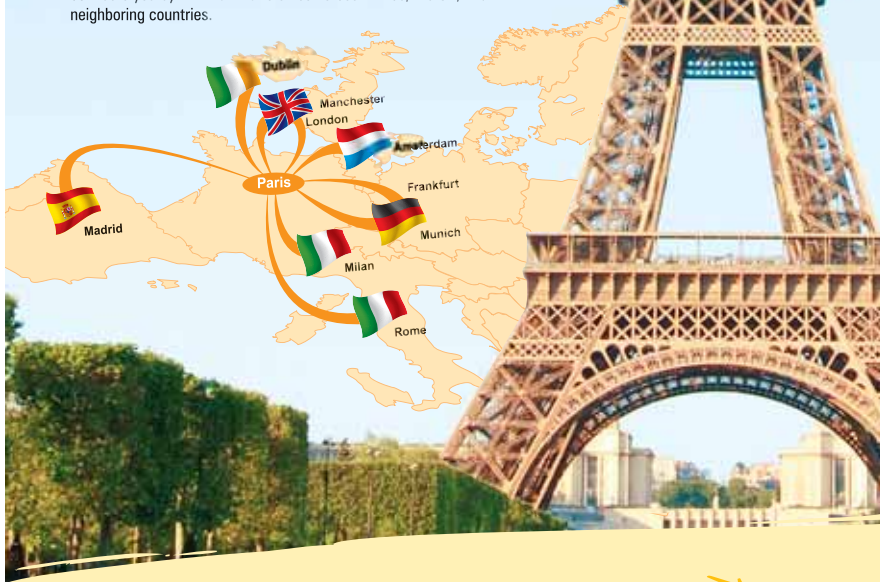

Book Now at **FlyPittsburgh.com**

PITTSBURGH
INTERNATIONAL
AIRPORT